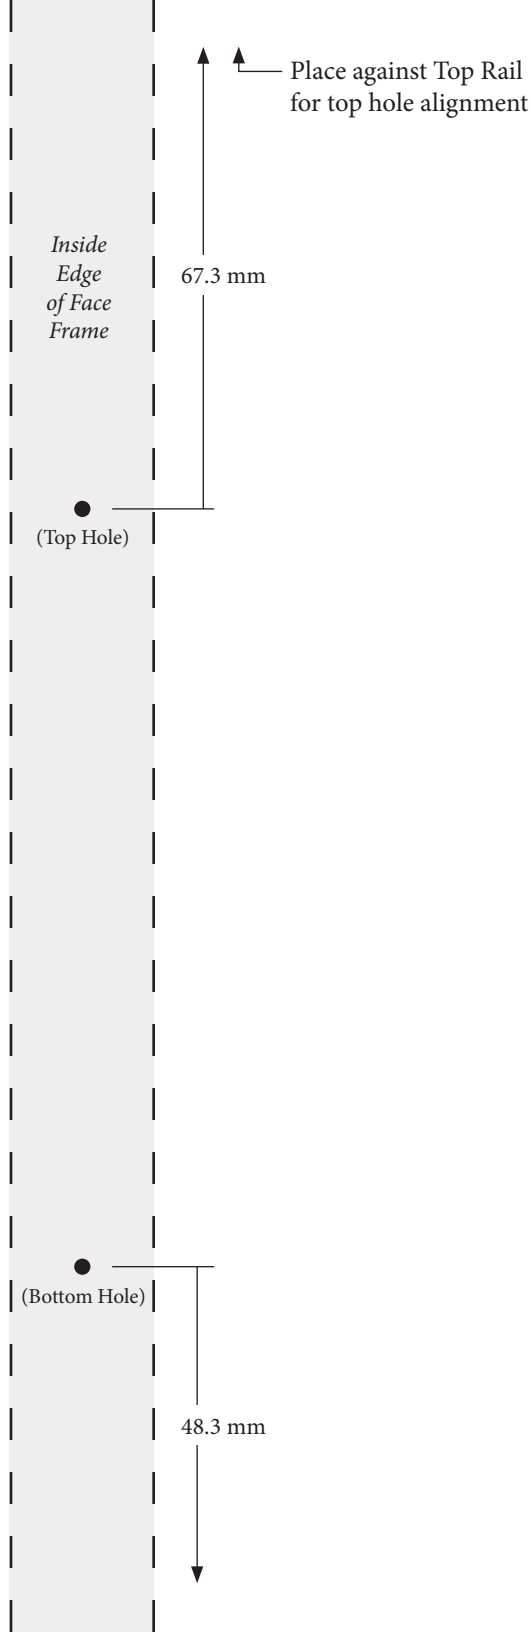

Hinge Hole Placement for 12" & 15" Cabinets

Notes:

- Print document at 100%
- Attach top hinge first

Predrilled holes:

- 15 mm deep
- 2.5 mm diameter

Hinge Hole Placement for 18" & Taller Cabinets

Note:

- Print document at 100%
- Attach top hinge first

Predrilled holes:

- 15 mm deep
- 2.5 mm diameter