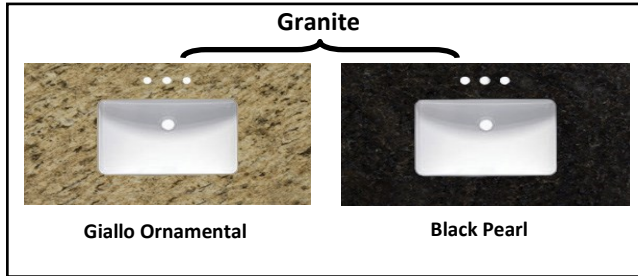

# ESSENCE

— VANITY TOPS —

# 25% off

— Offer Expires 12/31/17 —

- ◆ On display for a minimum of six months
- ◆ White undermount rectangle bowl included (bisque optional)

	Item No.	Size	Color	Net Price
<b>SAMPLE BOX OF 6 ESSENCE COLORS</b>	ESS4X4SAMPLEBOX	4" x 4"	Black Pearl, Giallo Ornamental, Essence Cream, Essence Grey and Essence Arctic	\$10.00/box