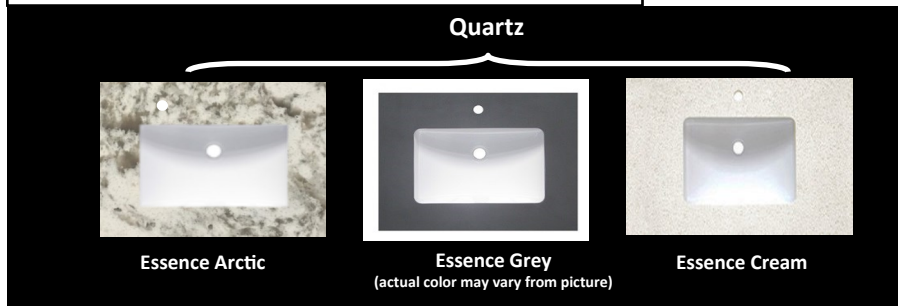

# ESSENCE

— VANITY TOPS —

# 25% off

— Offer Expires 12/31/17 —

- ◆ On display for a minimum of six months
- ◆ White undermount rectangle bowl included (bisque optional)

	Item No.	Size	Color	Net Price
<b>SAMPLE BOX OF 6 ESSENCE COLORS</b>	ESS4X4SAMPLEBOX	4" x 4"	Black Pearl, Giallo Ornamental, Essence Cream, Essence Grey and Essence Arctic	\$10.00/box