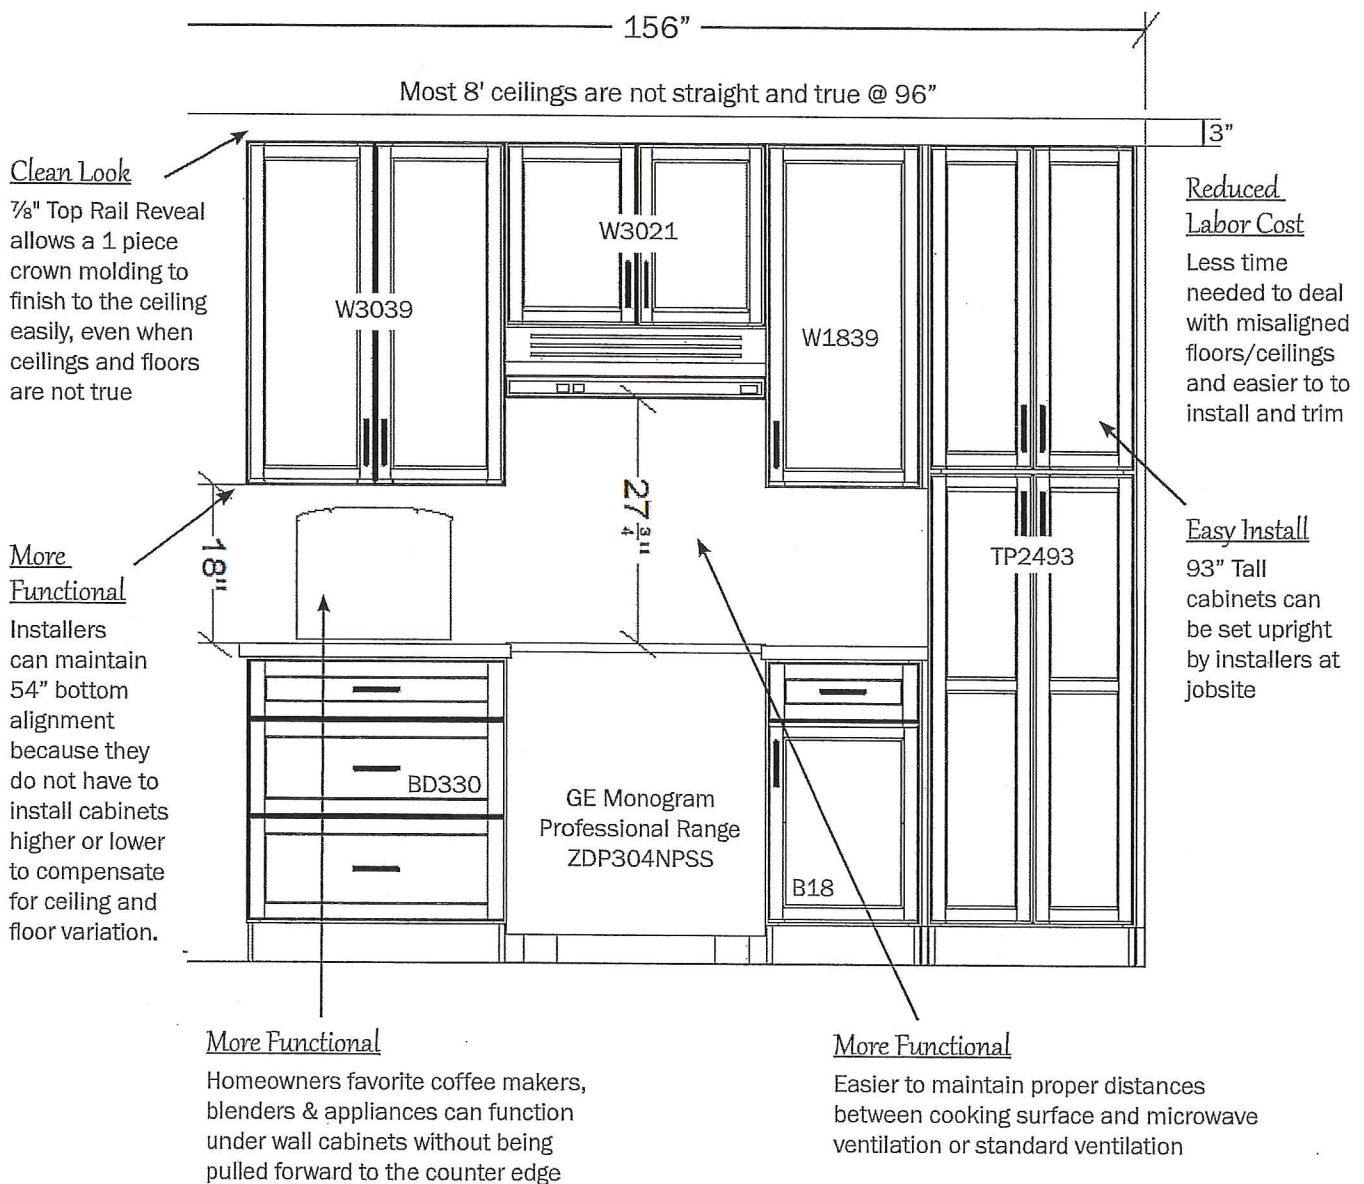

GREEN FOREST CABINETS

ADVANTAGE-39

Sharp Design - Easy Installation - Happy Customers

ADVANTAGE-39

Sharp Design - Easy Installation - Happy Customers

3 "Logical" Crown Moulding Choices - 1 1/4", 2 1/4", 3 1/4" tall