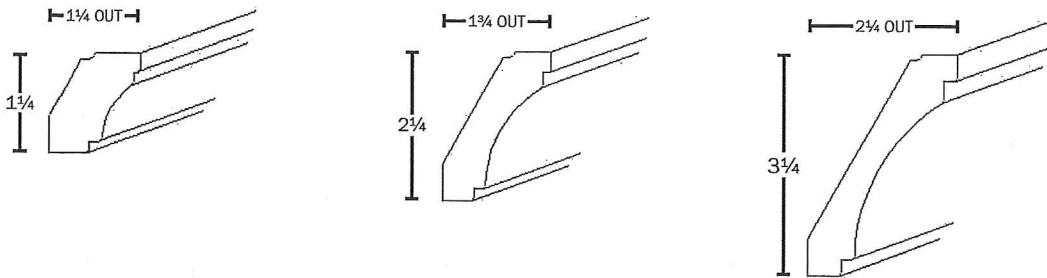

GREEN FOREST CABINETS

ADVANTAGE-39

Sharp Design - Easy Installation - Happy Customers

ADVANTAGE-39

Sharp Design - Easy Installation - Happy Customers

3 "Logical" Crown Moulding Choices - 1 1/4", 2 1/4", 3 1/4" tall