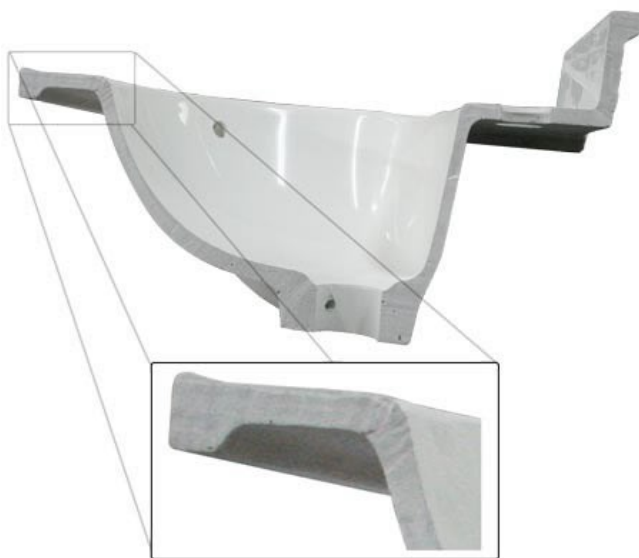

Warranty

Arstar provides a 2 year warranty for its cultured marble vanity tops to be free of manufacturing defects in material and workmanship. Warranty is not transferable. The manufacturer, at its election, may repair, replace or make appropriate adjustments where inspection discloses any such defects occurring in normal usage. No warranty is given for installation mistakes, water damage or misuse. For a long lasting finish, take care in maintaining product. The manufacturer's obligation shall be limited to such repair and or replacement. Labor charges not included under this warranty.

Contact Information: www.arstar.com.mx