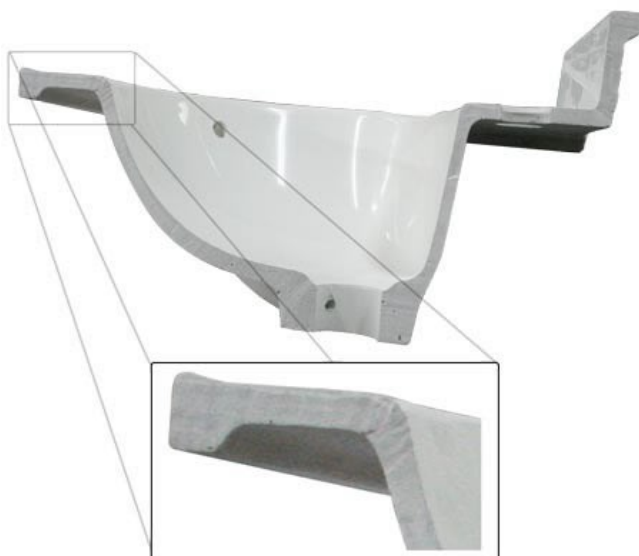

Warranty

Arstar provides a 2 year warranty for its cultured marble vanity tops to be free of manufacturing defects in material and workmanship. Warranty is not transferable. The manufacturer, at its election, may repair, replace or make appropriate adjustments where inspection discloses any such defects occurring in normal usage. No warranty is given for installation mistakes, water damage or misuse. For a long lasting finish, take care in maintaining product. The manufacturer's obligation shall be limited to such repair and or replacement. Labor charges not included under this warranty.

Contact Information: www.arstar.com.mx