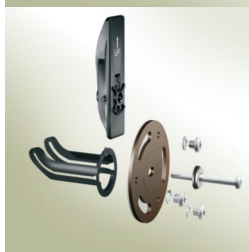

Information

For more product information including specs visit wmsdist.com and click on the product link.

Stock List

Model	Description	Color	Price
LR8716D1GBN	16" Elegance Grab Bar—grip pad	Brushed Nickel	\$65.25
LR8716D1GCH	16" Elegance Grab Bar—grip pad	Chrome	\$60.35
LR8716D1GOWB	16" Elegance Grab Bar—grip pad	Old World Bronze	\$81.80
LR8724D1GBN	24" Elegance Grab Bar—grip pad	Brushed Nickel	\$70.15
LR8724D1GCH	24" Elegance Grab Bar—grip pad	Chrome	\$65.25
LR8724D1GOWB	24" Elegance Grab Bar—grip pad	Old World Bronze	\$83.35

Model	Description	Color	Price
R8718D3GBN	18" Ultima Grab Bar—curl grip	Brushed Nickel	\$61.80
R8718D3GCH	18" Ultima Grab Bar—curl grip	Chrome	\$63.50
R8718D3GOWB	18" Ultima Grab Bar—curl grip	Old World Bronze	\$72.90
LR8724D3GBN	24" Ultima Grab Bar—curl grip	Brushed Nickel	\$65.25
LR8724D3GCH	24" Ultima Grab Bar—curl grip	Chrome	\$57.10
LR8724D3GOWB	24" Ultima Grab Bar—curl grip	Old World Bronze	\$77.40
R8736D3GBN	36" Ultima Grab Bar—curl grip	Brushed Nickel	\$89.05
R8736D3GCH	36" Ultima Grab Bar—curl grip	Chrome	\$90.75
R8736D3GOWB	36" Ultima Grab Bar—curl grip	Old World Bronze	\$108.35
R8748D3GBN	48" Ultima Grab Bar—curl grip	Brushed Nickel	\$123.60
R8748D3GCH	48" Ultima Grab Bar—curl grip	Chrome	\$125.30
R8748D3GOWB	48" Ultima Grab Bar—curl grip	Old World Bronze	\$148.35

Model	Description	Color	Price
SMA1000 CH	Securemount Anchors	Chrome	\$39.65 pair
SMA1000 OWB	Securemount Anchors	Old World Bronze	\$39.65 pair

* See installation video at moen.com