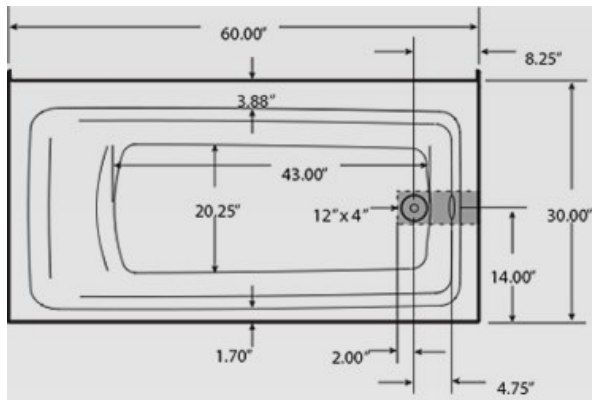

MODEL #	DESCRIPTION	LIST PRICE
---------	-------------	------------

Skirted Soaker Tubs

J1S6030BLXXXW	60" x 30" x 19" LH Drain - White	\$729.00
J1S6030BRXXXW	60" x 30" x 19" RH Drain - White	\$729.00

Skirted Soaker Tubs