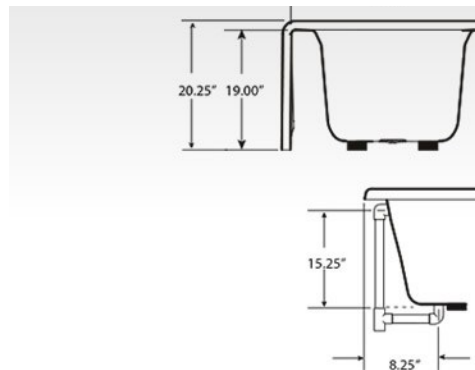

MODEL #	DESCRIPTION	LIST PRICE
---------	-------------	------------

Skirted Soaker Tubs

J1S6030BLXXXW	60" x 30" x 19" LH Drain - White	\$729.00
J1S6030BRXXXW	60" x 30" x 19" RH Drain - White	\$729.00

Skirted Soaker Tubs